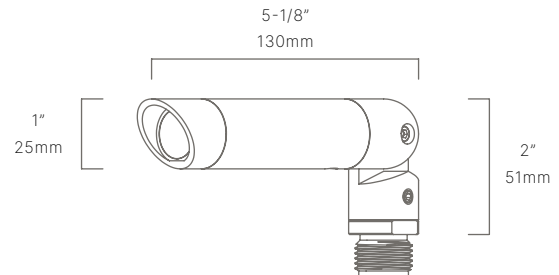

P. 760.931.2910

O. 2742 Loker Ave. W Carlsbad CA 92010

W. www.auroralight.com

MADE IN USA
WITH DOMESTIC & IMPORTED MATERIALS