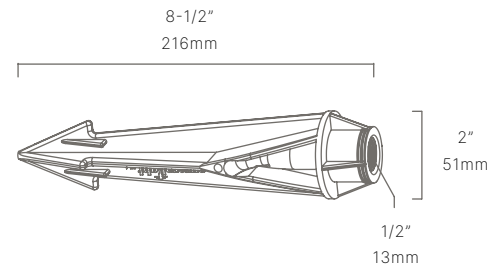

P. 760.931.2910

O. 2742 Loker Ave. W Carlsbad CA 92010

W. www.auroralight.com

MADE IN USA
WITH DOMESTIC & IMPORTED MATERIALS